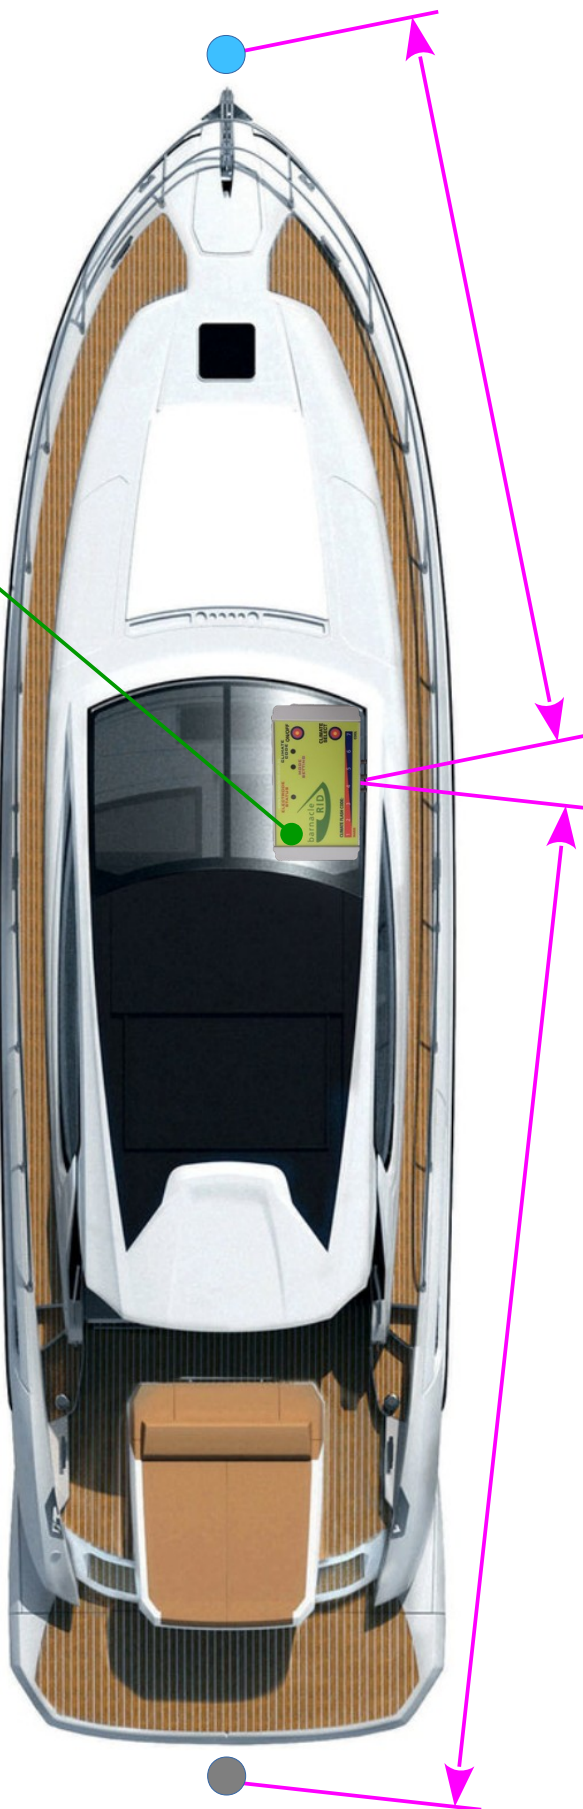

1. Click in boxes and type in the distance

Customer Name

2. Click on one of the buttons on the right to select measurement unit.

Boat Name

3. Save the file and email it to support@barnaclerid.com

Required wire length between battery and Barnaclerid Computer Controller for Boat or Hybrid powered systems

Measurement

m

ft

Barnaclerid Computer Controller

Blue and Grey Dots Represent Electrodes